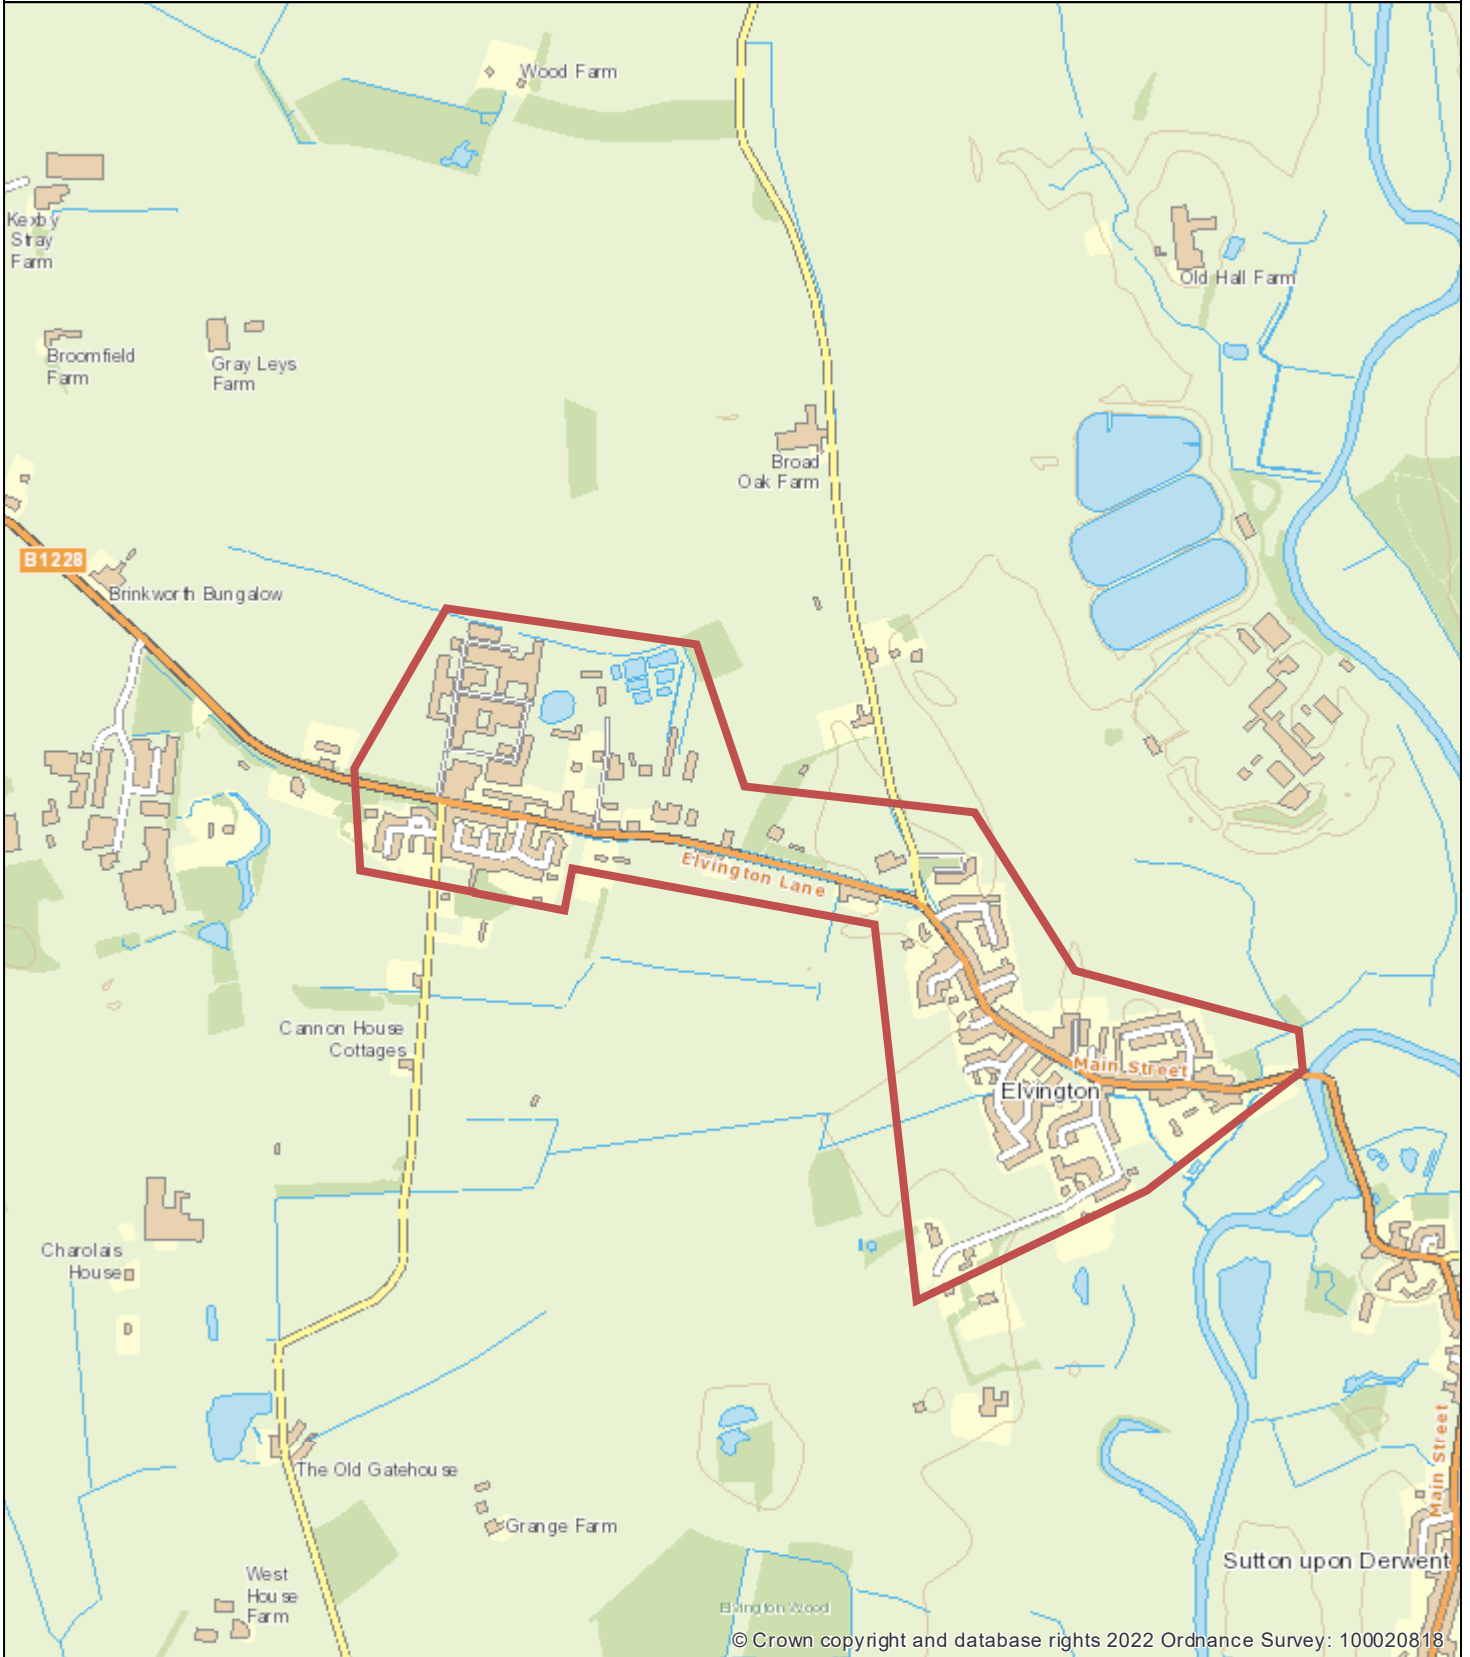

Elvington - no weed treatment areas

Date: 11 Apr 2022

Author: City of York Council

Scale: 1:15,000